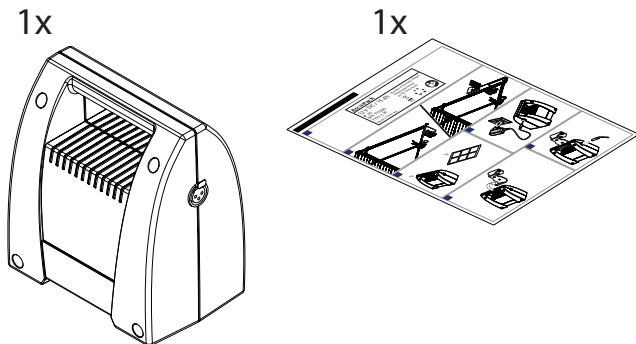

ACCU-Pack

WN 157200-01-6-50 11/2020

1

ACCU-Pack

12 V DC / 15 Ah

IP 20

WN 157200

YYYY-CW

Made in Germany

Novoform tormatic GmbH

Eisenhüttenweg 6

44145 Dortmund

2

3

4a

4b

5